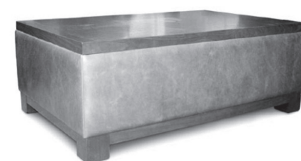

STANDARD A

STANDARD B

DIAMOND A

DIAMOND B

CLUTTERBOX

VICTORIAN

CHIPPENDALE

GEORGIAN

WINDOW SEAT

BRADBURY

CALAIS

BARRINGTON

RUN UP FOOTSTOOL

VERONA

LIGHT BUTTONED TOP

CRISS CROSS STOOL

WIDTH DEPTH HEIGHT METERAGE

Standard A	500	500	400	3.5
Standard B	500	500	400	4.5
Diamond A	900	900	450	4.5
Diamond B	900	900	450	3.5
Clutterbox	1000	500	410	3
Victorian	600	450	400	1
Chippendale	1000	500	450	1.5
Georgian	1000	5000	450	1.5