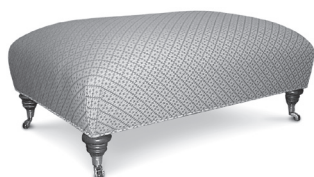

STANDARD A

STANDARD B

DIAMOND A

DIAMOND B

CLUTTERBOX

VICTORIAN

CHIPPENDALE

GEORGIAN

WINDOW SEAT

BRADBURY

CALAIS

BARRINGTON

RUN UP FOOTSTOOL

VERONA

LIGHT BUTTONED TOP

CRISS CROSS STOOL

WIDTH DEPTH HEIGHT METERAGE

Standard A	500	500	400	3.5
Standard B	500	500	400	4.5
Diamond A	900	900	450	4.5
Diamond B	900	900	450	3.5
Clutterbox	1000	500	410	3
Victorian	600	450	400	1
Chippendale	1000	500	450	1.5
Georgian	1000	5000	450	1.5